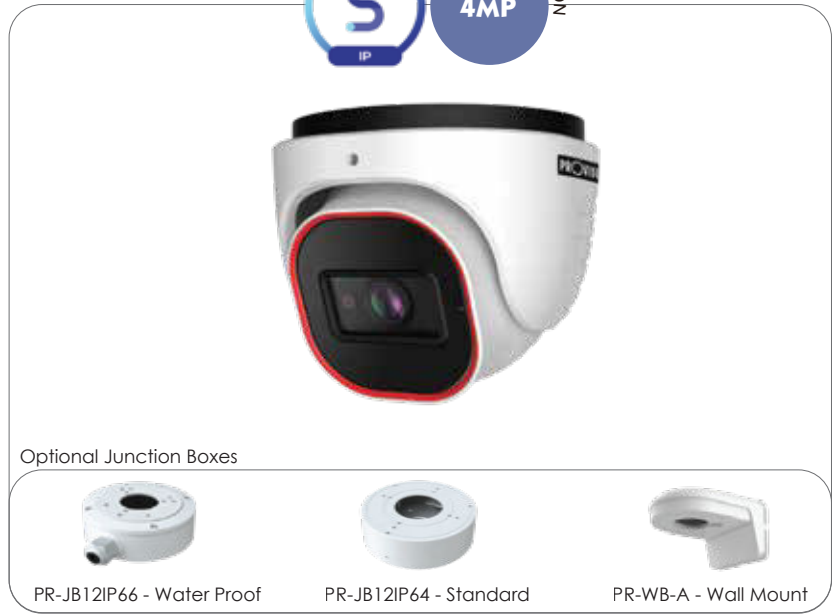

20M IR FIXED LENS DOME CAMERA

DI-340IPS-28

1/2.7" CMOS Sensor
4 Mega-Pixel
True Day & Night (IR Cut Removable)
H.265 (HEVC) Compression
0 Lux (IR On) Min. Illumination

ONVIF
Digital WDR
3D Noise Reduction
Motion Detection and Privacy Masking
Basic Analytics

Built-in Microphone
2.8mm Fixed Lens
20m IR Illumination
PoE Support
IP 67 Protection

Micro SD Card Support

Specifications

Camera	Video	Model	DI-340IPS-28
		Image Sensor	1/2.7" CMOS (16:9)
		Effective Pixels	2560x1440
		Electronic Shutter	1/25s ~ 1/100000s
		Frame Rate	1-25/30FPS
	Audio	Day & Night	ICR
		Min. Illumination	Day: 0.1lux / Night: 0.03lux (@F2.0, AGC On) 0lux with IR on
	Image Processing	Audio compression	G.711A/G.711U
		Communication	One-way Audio
		Image Settings	AWB, AGC Adjustable, Exposure Mode (Auto) Sharpness, Saturation, Brightness & Contrast Adjustable
Image Enhancement		Digital WDR, BLC, HLC, ROI	
Noise Reduction		3D-DNR	
Image Orientation		Mirror/Flip	
Privacy Zone		Yes	
Compression	Motion Detection	Yes	
	Analytics	Basic Camera Tampering, Line Crossing, Sterile Area	
	Video Compression	H.265 / H.264 / MJPEG (Sub-Stream Only)	
Compression	Resolution	4MP (2560x1440) / 3MP (2304x1296) / 2MP (1920x1080) / D1 / QVGA/CIF	
	Multi-Stream	Master Stream: 4MP (2560x1440) / 3MP (2304x1296) / 2MP (1~30fps) Sub-Stream: 1MP (1~12/15fps)/QVGA/D1/CIF (1~30fps) Third Stream: QVGA/D1/CIF (1~30fps)	
	Bit rate	64Kbps ~ 5Mbps@H.265 / 64Kbps ~ 5Mbps@H.264	
	Encode Mode	VBR/CBR	
	Image Quality	Five levels under VBR; Free adjustment under CBR	