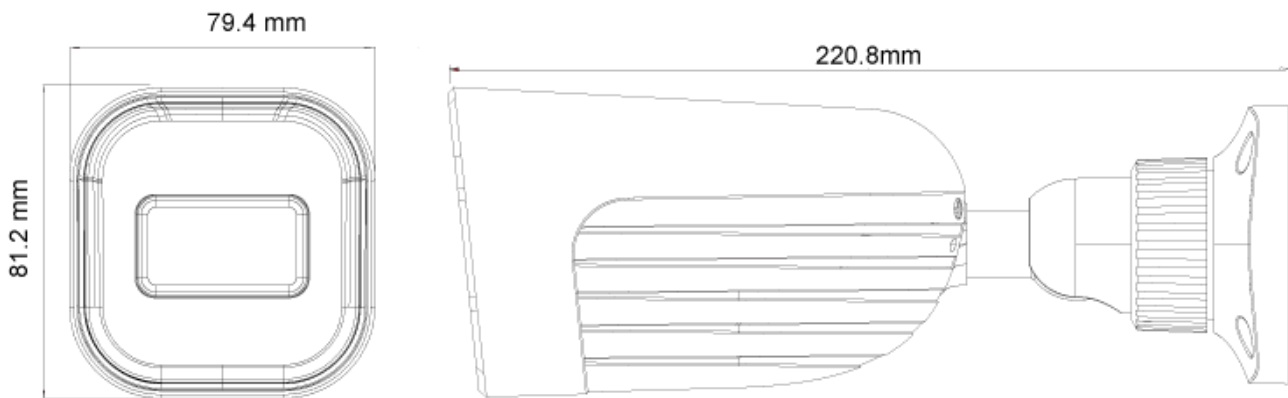

### ANALYTICS

- General Analytics: Camera Tampering
- Standard Analytics: Line Crossing, Sterile Area

## SPECIFICATIONS

Image Sensor	1/2.7" CMOS (16:9)
Effective Pixels	3840x2160
Electronic Shutter	1s ~ 1/100000s
Frame Rate	1-20FPS
Day & Night	ICR
Min. Illumination	0.09 lux (@F2.0, AGC ON) 0 lux with IR on
Audio compression	G.711A/G.711U
Communication	One-way Audio
Image Settings	AWB, AGC Adjustable, Exposure Mode (Auto) Sharpness, Saturation, Brightness & Contrast Adjustable
Image Enhancement	Digital WDR, BLC, HLC, ROI
Noise Reduction	3D-DNR
Image Orientation	Mirror/Flip
Privacy Zone	Yes
Motion Detection	Yes
Analytics	General Analytics: Camera Tampering Standard Analytics: Line Crossing, Sterile Area
Video Compression	H.265 / H.264
Resolution	8MP / 6MP / 5MP / 4MP / 2MP / 1MP / D1 / QVGA / CIF
Multi-Stream	Master Stream: 8MP(3840x2160) / 6MP(3072x2048) / 5MP(2592x1944) / 4MP(2560x1440) / 2MP(1920x1080) Sub-Stream: 2MP/1MP/D1/CIF/QCIF Third Stream: 1MP/D1/CIF/QCIF (1~30fps)
Bit rate	64Kbps ~ 8Mbps@H.265 / 64Kbps ~ 8Mbps@H.264
Encode Mode	VBR/CBR
Image Quality	Five levels under VBR; Free adjustment under CBR
IR Distance	40m (2 High Power IR LED)
Lens (Field of View)	2.8mm (112°)

## DIMENSIONS