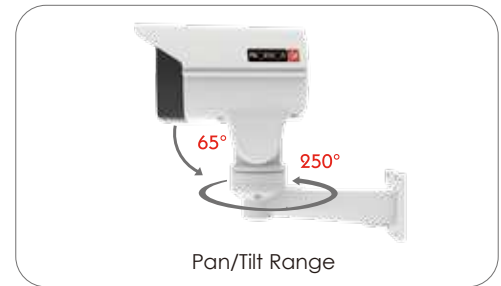

# PAN/TILT IR BULLET CAMERA WITH MOTORIZED VF LENS

I5PT-390IPX10-P  
I5PT-390IPX4-P

## Main Features:

- ONVIF
- PoE Support
- Dual Video Stream
- H.264 Video Compression
- 50m IR Distance
- Preset speed of 12°/Sec (max)
- Preset accuracy up to 0.1°
- 250° Pan Rotation
- 65° Continuous Tilt
- 256 Preset Position
- Park Action (Preset)
- Fully function web-client
- 3D-DNR Noise Reduction
- Digital WDR
- IP66 Water-proof and Dust-proof
- Excellent High Resolution Picture Quality
- True Day/Night with ICR Filter
- Enhanced Noise Reduction
- WB/BLC/AGC