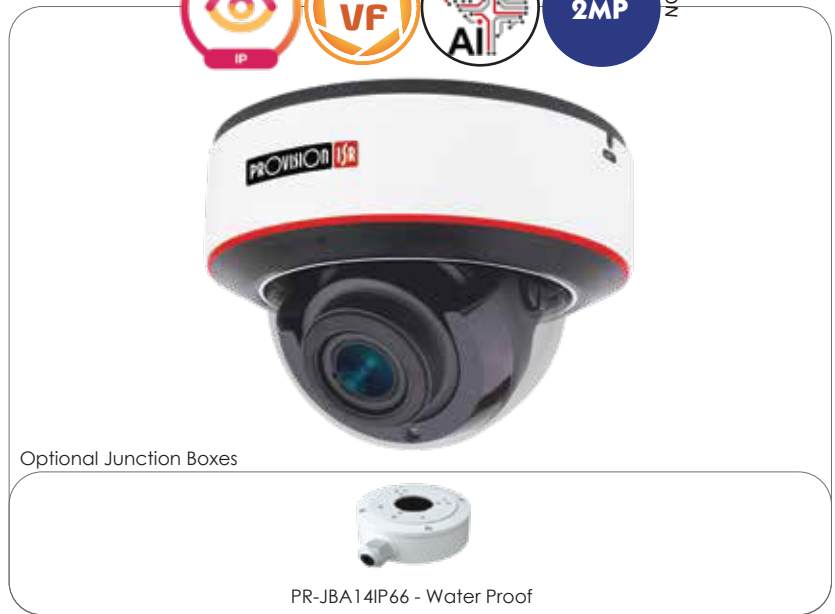

# 40M IR MVF LENS VANDAL PROOF DOME CAMERA

DAI-320IPE-MVF

1/2.8" CMOS Sensor  
2 Mega-Pixel  
True Day & Night (IR Cut Removable)  
H.265 (HEVC) Compression  
0 Lux (IR On) Min. Illumination

ONVIF  
True WDR  
3D Noise Reduction  
Motion Detection and Privacy Masking  
AI Analytics (DDA + Face Detection)

## Specifications

Camera	Video	Model	DAI-320IPE-MVF
		Image Sensor	1/2.8" CMOS (16:9)
		Effective Pixels	1920x1080
		Electronic Shutter	1/25s ~ 1/100000s
		Frame Rate	1-25/30FPS
		Day & Night	ICR
		Min. Illumination	Day: 0.1lux / Night: 0.005lux (@F1.6, AGC On) 0lux with IR on
	Audio	Audio compression	G.711A/G.711U
		Communication	Two-way Audio
	Image Processing	Image Settings	AWB, AGC Adjustable, Exposure Mode (Auto) Sharpness, Saturation, Brightness & Contrast Adjustable
		Image Enhancement	True WDR (120dB), BLC, HLC, ROI
		Noise Reduction	3D-DNR
		Image Orientation	Mirror/Flip
		Privacy Zone	Yes
		Motion Detection	Yes
Compression	Analytics	Object Detection (Sterile Area, Line Crossing, Object Counting), Face Detection (10 Faces per frame), Camera Tampering	
	Video Compression	H.265S/H.264S*, H.265+/H.264+/H.265/H.264/MJPEG**	
	Resolution	2MP / 1MP / D1 (704x576) / QVGA (480x240) / CIF (352x288)	
	Multi-Stream	Master Stream: 2MP (1920x1080) / 1MP (1280x720) (1~30fps) Sub-Stream: 1MP/QVGA/D1/CIF	
	Bit rate	64Kbps ~ 4Mbps@H.265 / 64Kbps ~ 6Mbps@H.264	
	Encode Mode	VBR/CBR	
	Image Quality	Five levels under VBR; Free adjustment under CBR	