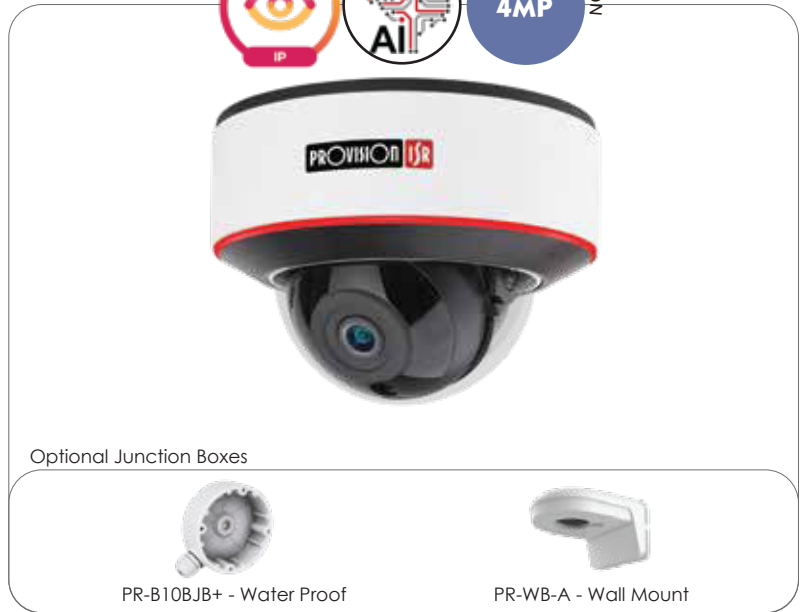

20M IR FIXED LENS VANDAL PROOF DOME CAMERA

DAI-340IPE-28

1/2.8" CMOS Sensor
2 Mega-Pixel
True Day & Night (IR Cut Removable)
H.265 (HEVC) Compression
0 Lux (IR On) Min. Illumination

ONVIF
True WDR
3D Noise Reduction
Motion Detection and Privacy Masking
AI Analytics (DDA + Face Detection)

Built-in Microphone
Audio Input
Alarm Input + Output
2.8mm Fixed Lens
20m IR Illumination

PoE Support
IP 67 / IK10 Protection
Micro SD Card Support
Technician Port

Specifications

Camera	Video	Model	DAI-340IPE-28
		Image Sensor	1/3" CMOS (16:9)
		Effective Pixels	2592X1520
		Electronic Shutter	1/25s ~ 1/100000s
		Frame Rate	1-25/30FPS In Normal Mode. 1-50/60FPS in HFR Mode***
		Day & Night	ICR
	Audio	Min. Illumination	Day: 0.1lux / Night: 0.005lux (@F1.6, AGC On) 0lux with IR on
		Audio compression	G.711A/G.711U
	Image Processing	Communication	One-way Audio
		Image Settings	AWB, AGC Adjustable, Exposure Mode (Auto) Sharpness, Saturation, Brightness & Contrast Adjustable
		Image Enhancement	True WDR (120dB), BLC, HLC, ROI
		Noise Reduction	3D-DNR
		Image Orientation	Mirror/Flip
		Privacy Zone	Yes
Motion Detection		Yes	
Analytics		Object Detection (Sterile Area, Line Crossing, Object Counting), Face Detection (10 Faces per frame), Camera Tampering	
Compression	Video Compression	H.265S/H.264S*, H.265+/H.264+/H.265/H.264/MJPEG**	
	Resolution	4MP / 2K / 3MP / 2MP / 1MP / D1 / QVGA / CIF	
	Multi-Stream	Master Stream: 4MP(2592x1520) / 2K (2560x1440) / 3MP / 2MP / 1MP Sub-Stream: 1MP/QVGA/D1/CIF Third Stream: QVGA/D1/CIF (1~30fps)	
	Bit rate	64Kbps ~ 7Mbps@H.265 / 64Kbps ~ 8Mbps@H.264	
	Encode Mode	VBR/CBR	
Image Quality	Five levels under VBR; Free adjustment under CBR		