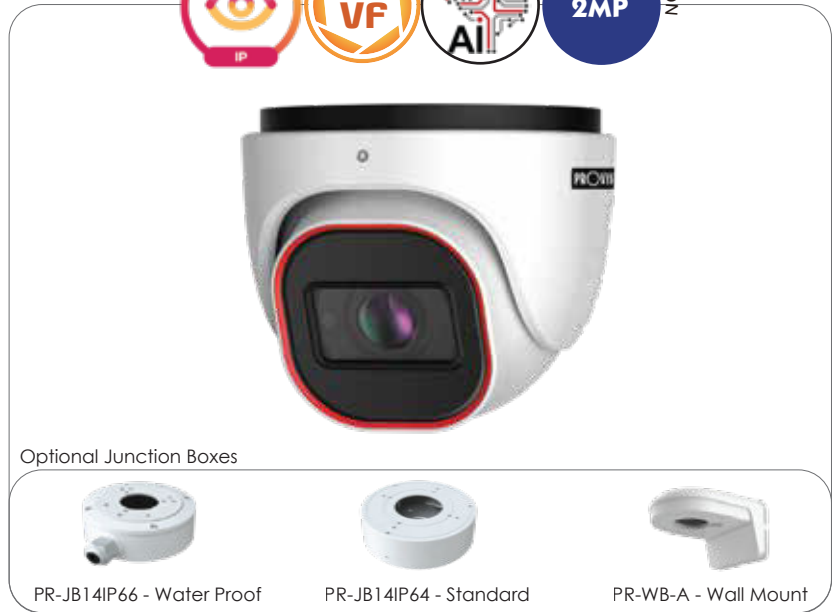

40M IR MVF LENS DOME CAMERA

DI-320IPE-MVF

- | | | | |
|-------------------------------------|--------------------------------------|----------------------------|-----------------------|
| 1/2.9" CMOS Sensor | ONVIF | Built-in Microphone | IP 67 Protection |
| 2 Mega-Pixel | Digital WDR | Audio Input | Micro SD Card Support |
| True Day & Night (IR Cut Removable) | 3D Noise Reduction | 2.8-12mm Motorized VF Lens | |
| H.265 (HEVC) Compression | Motion Detection and Privacy Masking | 40m IR Illumination | |
| 0 Lux (IR On) Min. Illumination | Basic Analytics | PoE Support | |

Specifications

Camera	Video	Model	DI-320IPE-MVF
		Image Sensor	1/2.8" CMOS (16:9)
		Effective Pixels	1920x1080
		Electronic Shutter	1/25s ~ 1/100000s
		Frame Rate	1-25/30FPS
		Day & Night	ICR
		Min. Illumination	Day: 0.1lux / Night: 0.005lux (@F1.6, AGC On) 0lux with IR on
	Audio	Audio compression	G.711A/G.711U
		Communication	One-way Audio
	Image Processing	Image Settings	AWB, AGC Adjustable, Exposure Mode (Auto) Sharpness, Saturation, Brightness & Contrast Adjustable
		Image Enhancement	True WDR (120dB), BLC, HLC, ROI
		Noise Reduction	3D-DNR
		Image Orientation	Mirror/Flip
		Privacy Zone	Yes
		Motion Detection	Yes
Compression	Analytics	Object Detection (Sterile Area, Line Crossing, Object Counting), Face Detection (10 Faces per frame), Camera Tampering	
	Video Compression	H.265S/H.264S*, H.265+/H.264+/H.265/H.264/MJPEG**	
	Resolution	2MP / 1MP / D1 (704x576) / QVGA (480x240) / CIF (352x288)	
	Multi-Stream	Master Stream: 2MP (1920x1080) / 1MP (1280x720) (1~30fps) Sub-Stream: 1MP/QVGA/D1/CIF	
	Bit rate	64Kbps ~ 4Mbps@H.265 / 64Kbps ~ 6Mbps@H.264	
	Encode Mode	VBR/CBR	
	Image Quality	Five levels under VBR; Free adjustment under CBR	