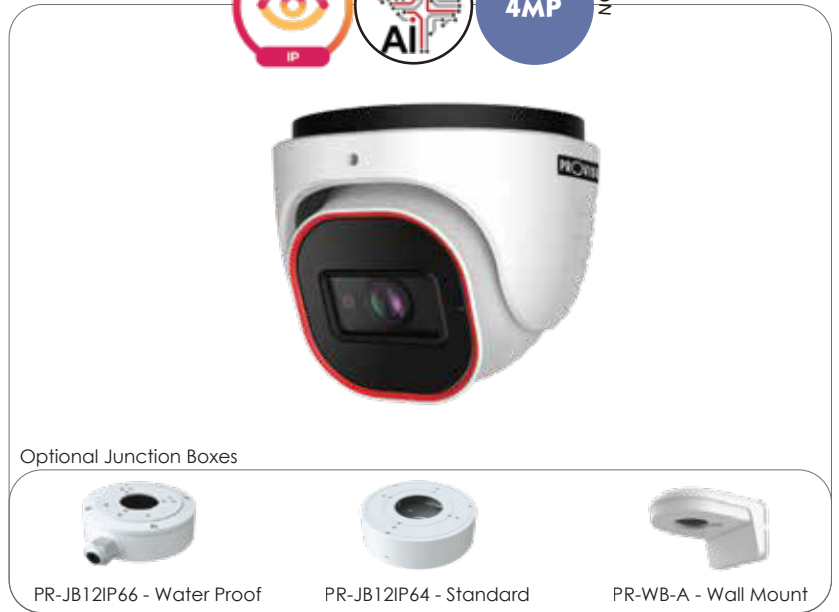

# 20M IR FIXED LENS DOME CAMERA

DI-340IPE-28

1/2.8" CMOS Sensor  
2 Mega-Pixel  
True Day & Night (IR Cut Removable)  
H.265 (HEVC) Compression  
0 Lux (IR On) Min. Illumination

ONVIF  
True WDR  
3D Noise Reduction  
Motion Detection and Privacy Masking  
AI Analytics (DDA + Face Detection)

Built-in Microphone  
Audio Input  
2.8mm Fixed Lens  
20m IR Illumination  
PoE Support

IP 67 Protection  
Micro SD Card Support

Housing	IR Distance	20m (1 High Power IR LED)
	Lens (Field of View)	2.8mm (100°)
	Iris	Fixed Iris
	Lens Mount	M12 mount
	Protection Rate	Water Proof: IP67
	Bracket	3-Axis Wall Bracket
Connectivity	Dimensions	Ø97mm×82.6mm
	Weight(gross)	~450g
	Network	RJ45 (+PoE)
	Power	DC Socket
	Analog Video Output	No
	Audio Connectivity	Built-In Microphone + Audio Input
	SD Card	Event/Schedule based Main/Sub-Stream recording (Up to 128Gb)
	Hard Reset Button	Yes
Network	Alarm	No
	Remote Monitoring	IE Browsing, CMS Software, Provision Cam2 Mobile App
	User Access	Supports simultaneous monitoring for up to 3 users with multi-stream real time transmission
	Network Protocol	IPv4, IPv6, TCP, UDP, DHCP, NTP, DDNS, 802.1X, RTSP, Multicast, UPnP, Email, FTP, HTTPS, QoS
Others	ONVIF	Yes
	Ethernet	100Mbps
Others	PoE	Yes
	Power Supply	DC12V/~400mA / PoE/~5.2W
	Work Environment	-30°C~60°C, 10%~90% Humidity