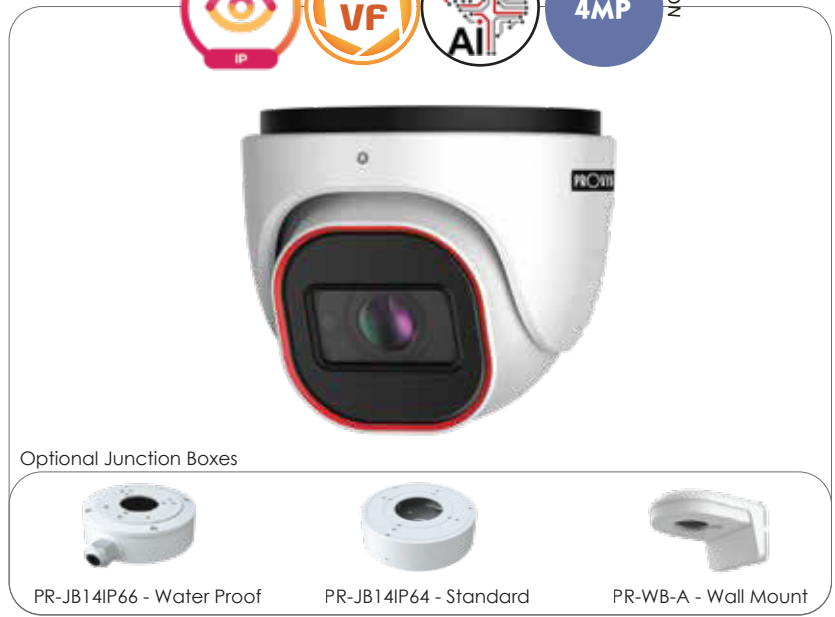

40M IR MVF LENS DOME CAMERA

DI-340IPE-MVF

1/2.9" CMOS Sensor
2 Mega-Pixel
True Day & Night (IR Cut Removable)
H.265 (HEVC) Compression
0 Lux (IR On) Min. Illumination

ONVIF
Digital WDR
3D Noise Reduction
Motion Detection and Privacy Masking
Basic Analytics

Housing	IR Distance	40m (3 High Power IR LED)
	Lens (Field of View)	2.8-12mm MVF with Auto Focus (94.3°-29.9°)
	Iris	DC Iris
	Lens Mount	Ø14 Mount
Connectivity	Protection Rate	Water Proof: IP67
	Bracket	3-Axis Bracket
	Dimensions	Ø113mm×99.6mm
	Weight(gross)	~640g
	Network	RJ45 (+PoE)
	Power	DC Socket
	Analog Video Output	No
Network	Audio Connectivity	Built-In Microphone + Audio Input
	SD Card	Event/Schedule based Main/Sub-Stream recording (Up to 128Gb)
	Hard Reset Button	Yes
	Alarm	No
Others	Remote Monitoring	IE Browsing, CMS Software, Provision Cam2 Mobile App
	User Access	Supports simultaneous monitoring for up to 10 users with multi-stream real time transmission
	Network Protocol	IPv4, IPv6, TCP, UDP, DHCP, NTP, DDNS, 802.1X, RTSP, Multicast, UPnP, Email, FTP, HTTPS, QoS, P2P
	ONVIF	Yes
	Ethernet	100Mbps
	PoE	Yes
	Power Supply	DC12V/~900mA / PoE/~10W
	Work Environment	-30°C~60°C, 10%~90% Humidity