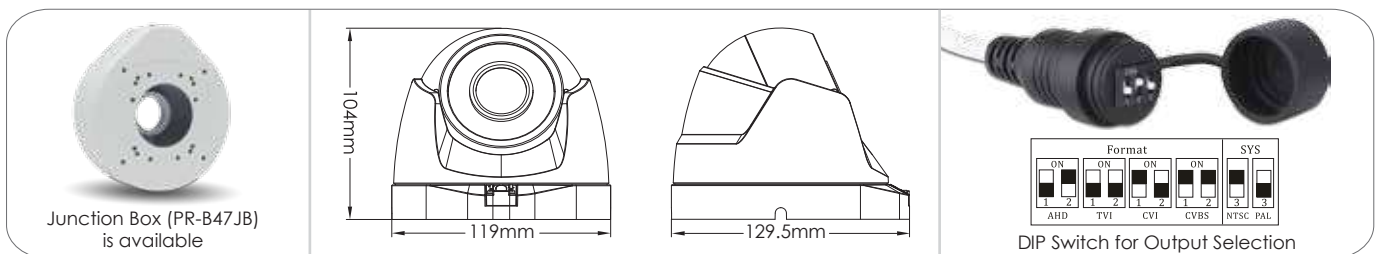

HD ANALOG IR MOTORIZED VF DOME CAMERA

DI-350AU-MVF

MODEL	DI-350AU-MVF
Image Sensor	1/2.8" CMOS
Image Format	16:9
Effective Pixels	2592(H)×1944(V)
Scanning System	Progressive
Resolution	Digital: 2560x1936 / Analog:960H
Min. Illumination	0.01Lux (0 Lux with IR on)
Day & Night	True Day&Night (ICR)
IR LED	3 LED Array (25m)
OSD Menu	Available
CoC Support	Yes
Day & Night Mode	EXT, Color, B&W, Auto
Backlight Compensation	Off/BLC/True WDR (120dB)
S/N Ratio	≥35dB (AGC Off)
White Balance	Auto, Manual
Noise Reduce	2D-DNR
Video Output	AHD / CVI (4MP Only) / TVI / CVBS + PAL/NTSC (Selectable by DIP switch)
Defog	No
Privacy Mask	No
Motion Detection	No
D-Effect	Mirror
Lens (Field of View)	2.8-12mm Motorized with Auto-Focus (90°-34°)
Power	DC12V±10%, ~400mA
Operation Temp.	-30°C~+50°C
Waterproof	IP66
Dimension	129.5*90*119mm
Net weight	476g

Main Features:

- Sensor: 1/2.8" CMOS, 5 Mega-Pixel
- Video Output: AHD / CVI / TVI / Analog
- Lens: 2.8-12mm Motorized with Auto Focus
- True Day & Night – ICR
- True WDR
- IR Range: 25m (3 Array LED)
- IP66
- CoC Support
- Weight: 476g
- Power: DC 12V, ~400mA

Junction Box (PR-B47JB) is available

DIP Switch for Output Selection