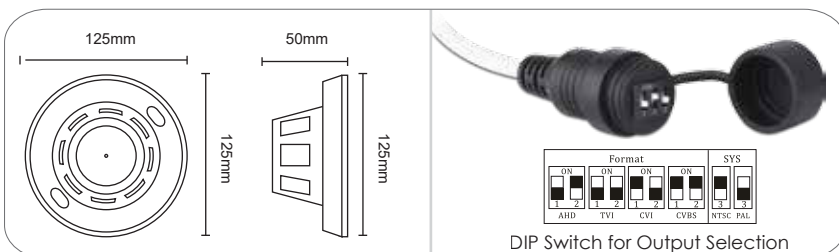

HD ANALOG HIDDEN CAMERA DUMMY SMOKE DETECTOR HOUSING

DS-392A37

MODEL	DS-392A37
Image Sensor	1/3" CMOS
Image Format	16:9
Effective Pixels	1984(H)×1225(V)
Scanning System	Progressive
Resolution	Digital:1920x1080, Analog:960H
Min. Illumination	0.01Lux
Day & Night	Yes
IR LED	Not Available
OSD Menu	Available(11 Languages, AHD/CVBS Output Selectable)
CoC Support	Yes
Day & Night Mode	EXT, Color, B&W, Auto
Backlight Compensation	Off/BLC/HSBLC
S/N Ratio	≥72dB (AGC Off)
White Balance	ATW,AWC,Indoor,Outdoor,Manual,AWB
Noise Reduce	3D-DNR For AHD / CVI / TVI, 2D-DNR For CVBS
Video Output	AHD / CVI / TVI / CVBS + PAL/NTSC (Signal Selectable via DIP Switch on cable)
Defog	Off/On
Privacy Mask	On/Off (4 Areas)
Motion Detection	On/Off (4 Areas)
D-Effect	Freeze, Mirror, Negative Image
Lens (Field of View)	3.7mm Pinhole Lens (78°)
Power	DC12V±10%, ~72mA
Operation Temp.	-10°C~+50°C
Waterproof	No
Dimension	Ø125x50mm
Net weight	85g

Main Features:

Sensor: 1/3" ,2 Mega-Pixel
 Selectable Output: 1080P AHD / CVI / TVI /
 Analog + PAL/NTSC
 Lens: 3.7mm Pinhole Lens
 Weight: 85g
 Power: DC 12V, ~72mA

DIP Switch for Output Selection