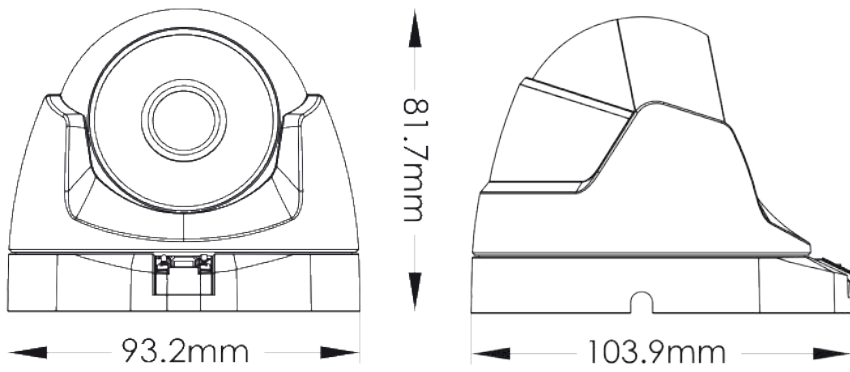

DIMENSIONS