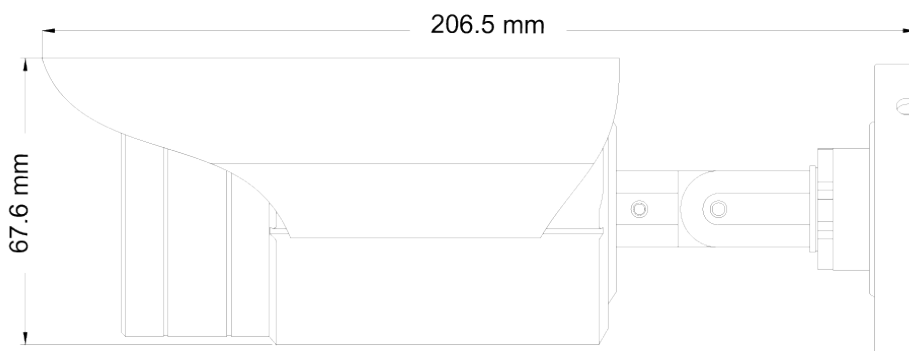

### MAIN FEATURES

- 2MP
- Ultra-Low Illumination
- Sirius Series
- True WDR
- 1920x1080 Resolution
- 3.6mm F1.0 (87°)
- 3D-DNR
- 4 in 1 (DIP Switch AHD/TVI/CVI/CVBS + PAL/NTSC)
- IP66
- COC support

## SPECIFICATIONS

Image Sensor	1/2.8" 2MP Sensor
Image Format	16:9
Effective Pixels	1945x1097
Scanning System	Progressive
Resolution	Digital:1920x1080, Analog:960H
FPS	25/30FPS
Min. Illumination	0.0001Lux
D&N	Full Time Color (Colored Night)
IR LED	2 White LED (Off/Adaptive/Full)
OSD Menu	Available via CoC Only
CoC Support	Yes
Day & Night Mode	EXT, Color, B&W, Auto
Backlight Compensation	Off/BLC/True WDR@30FPS (120dB)
S/N Ratio	≥60dB (AGC Off)
White Balance	Auto / Manual
Noise Reduction	3D-DNR For HD Analog, 2D-DNR For CVBS
Video Output	AHD / CVI / TVI / CVBS + PAL / NTSC (Signal Selectable via DIP Switch on cable)
Privacy Mask	On/Off (16 Areas)
D-Effect	Freeze, Mirror
WDR	True (120dB) + Digital
Lens (Field Of View)	3.6mm F1.0 (87°)
Power	DC12V±10%, ~420mA
Operation Temperature	-30°C ~ 50°C, 10% ~ 90% humidity
Protection Rate	IP66
Dimensions	206.5*67.6*68.5mm
Net Weight	380g
Junction Box	PR-B37JB

## DIMENSIONS

DIP Switch for Output Selection