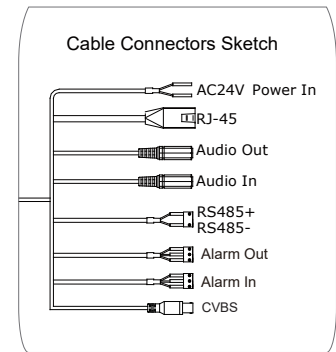

## Main Features:

- ONVIF
- Dual Video Stream
- H.264 Video Compression
- G.711U Audio Compression
- 2 Way Audio
- Alarm (I/O): 1 Input / 1 Output
- RS-485 Connectivity
- 100m IR Distance
- Preset speed of 350°/Sec (max)
- Preset accuracy up to 0.1°
- Endless 360° Pan Rotation
- 180° Continuous Tilt with Auto Flip
- 256 Preset Position
- 4 Pattern, 8 Scan Routes and 8 Cruise Lanes
- Park Action
- Fully function web-client
- 3D-DNR Noise Reduction
- Digital WDR
- IP66 Water-proof and Dust-proof
- Excellent High Resolution Picture Quality
- True Day/Night with ICR Filter
- WB/BLC/AGC

## Specifications

		Model	Z-20IP-3 (IR)	Z-20IPE-2 (IR)+
Camera	Video	Image Sensor	1/2.8" CMOS	
		Effective Pixels	2048×1536	1920×1080
		Sync System	Progressive Scan	
		Electronic Shutter	1/25s ~ 1/10000s	
		Day & Night	ICR (Auto/Day/Night)	
		Min. Illumination	0.05 Lux (Color), 0.01 Lux (B&W), 0 Lux (IR On)	
	Lens	S/N Ratio	>52dB	
		Optical Zoom	x20 (F1.6~4.7mm - F3.5~97mm)	
		Digital Zoom	x12	
		Focus	Auto / Manual	
Audio	Minimum Focus Distance	1m		
	Horizontal Angle of View	54.1° (Wide) ~ 2.8° (Tele)		
Image Enhancement	Audio compression	G.711-U		
	Communication	Two Way Audio		
	Image Settings	AWB Adjustable		
		Exposure Mode		
	Sharpness, Saturation, Brightness & Contrast Adjustable			
	Auto Gain Adjustable			
	BLC	Yes		
	Sense-Up	Yes (5 Levels)		
	WDR Range	Digital WDR		
	Noise Reduction	3D-DNR		
Image Orientation	Mirror/Flip			
Compression	Privacy Zone	Yes		
	Motion Detection	Yes		
	Video Compression	H.264 Main Profile		
	Resolution	Main Stream: 3MP, 1080P	Main Stream: 1080P, 720P	
		Sub-Stream: D1, CIF	Sub-Stream: D1, CIF	
	Multi-stream	3MP* (1~30fps) 1080P (1~30fps) 720P** (1~30fps) D1 (1~30fps) / CIF (1~30fps)		
	Bit rate	64Kbps ~ 8Mbps		
	Encode Mode	VBR/CBR		
	Image Quality	Six levels under VBR; Free adjustment under CBR		