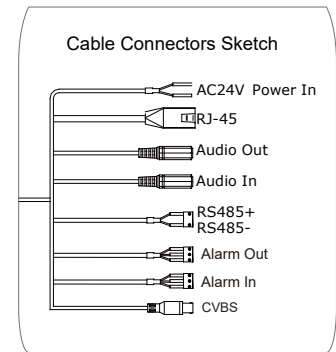

## Main Features:

- ONVIF
- Dual Video Stream
- H.264 Video Compression
- G.711U Audio Compression
- 2 Way Audio
- Alarm (I/O): 1 Input / 1 Output
- RS-485 Connectivity
- 150m IR Distance
- Preset speed of 350°/Sec (max)
- Preset accuracy up to 0.1°
- Endless 360° Pan Rotation
- 180° Continuous Tilt with Auto Flip
- 256 Preset Position
- 4 Pattern, 8 Scan Routes and 8 Cruise Lanes
- Park Action
- Fully function web-client
- 3D-DNR Noise Reduction
- Digital WDR
- IP66 Water-proof and Dust-proof
- Excellent High Resolution Picture Quality
- True Day/Night with ICR Filter
- WB/BLC/AGC

## Specifications

		Z-30IP-3 (IR)	Z-30IPE-2 (IR)+
Camera	Video	Model	Z-30IP-3 (IR) / Z-30IPE-2 (IR)+
		Image Sensor	1/2.8" CMOS
		Effective Pixels	2048×1536 / 1920×1080
		Sync System	Progressive Scan
		Electronic Shutter	1/25s ~ 1/30000s
		Day & Night	ICR (Auto/Day/Night)
	Lens	Min. Illumination	0.05 Lux (Color), 0.01 Lux (B&W), 0 Lux (IR On)
		S/N Ratio	>52dB
		Optical Zoom	x30 (F1.6~4.3mm - F5~129mm)
		Digital Zoom	x12
Audio	Focus	Auto / Manual	
	Minimum Focus Distance	1m	
Image Enhancement	Horizontal Angle of View	58.3° (Wide) ~ 2.1° (Tele)	
	Audio compression	G.711-U	
	Communication	Two Way Audio	
	Image Settings	AWB Adjustable Exposure Mode Sharpness, Saturation, Brightness & Contrast Adjustable Auto Gain Adjustable	
	BLC	Yes	
	Sense-Up	Yes (5 Levels)	
	WDR Range	Digital WDR	
	Noise Reduction	3D-DNR	
	Image Orientation	Mirror/Flip	
	Privacy Zone	Yes	
Compression	Motion Detection	Yes	
	Video Compression	H.264 Main Profile	
	Resolution	Main Stream: 3MP, 1080P / Sub-Stream: D1, CIF	
	Multi-stream	3MP* (1~30fps) 1080P (1~30fps) 720P** (1~30fps) / D1 (1~30fps) / CIF (1~30fps)	
	Bit rate	64Kbps ~ 8Mbps	
	Encode Mode	VBR/CBR	
		Image Quality	Six levels under VBR; Free adjustment under CBR